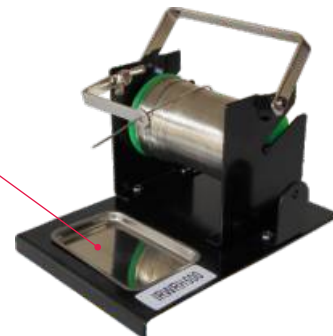

Solder Wire Reel Stand

P/N: IRWRH500

Solder Wire Reel Stand with guide is used to hold the Solder Wire Reel upto 1kg. This stand has Collection Plate also for drop-out solder wire to avoid mess on the working table.

- Holds upto 1 kg roll of Solder Wire
- Maximum Solder Spool width: 80mm
- Shaft Diameter: 15mm
- Keeps Work Bench neat and clean
- Provides smooth draw out of Solder Wire
- Size: 145(L) x 113(W) x 120(H)mm (approx.)

Metallic
Collection
Plate for
solder
drop-outs

CK Tools Germany Premium Quality Hot Melt Glue Gun

CK Tools P/N: T6215

- Professional quality Glue Gun
- High energy heater for fast heating and glue flow
- Molded trigger advance for precise control during application
- Heat insulated nozzle for safety
- Detachable wire stand
- Glue output of up to 21g/Min for fast applications